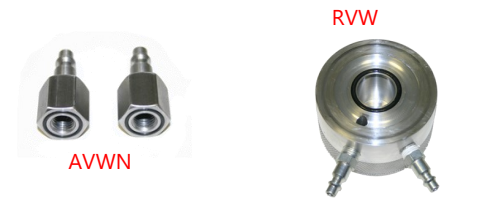

Round VW Adapter

- **40200649** - Primarily Volkswagen (e.g. JF56E & 09M) but also used for some Jaguar, Land Rover, and Mazda