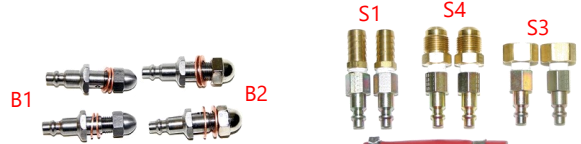

## Domestic Adapters (40300266)

- D1 - Universal 1/2" Female
- D2 - Universal 3/8" Female
- D3 - Universal 5/16" Male
- D4 - GM/Ford/Toyota (13 mm) 5/16" Female Threaded
- D5 - GM/Toyota/Dodge/Chrysler (15mm) 3/8" Female Threaded
- D6 - Dodge/Chrysler 5/16" Male Threaded
- D7 - Dodge/Chrysler 3/8" Male Threaded

## Banjo Adapters (40300278)

- B1 - 12 mm Fittings for Banjo-Style Cooler Lines
- B2 - 14 mm Fittings for Banjo-Style Cooler Lines

## Early Super Duty Adapters (40300268)

- S1 - Universal 1/2" Male Ford/Dodge/ Chrysler/GM
- S2 - 1/2" Hose Clamps
- S3 - 1/2" Female Ford/Dodge/Jaguar/Early Super Duty/Allison
- S4 - 1/2" Male Ford/Dodge 518/47RE/48RE
- S5 - Universal Allison/Ford/Dodge Truck with Steel Lines