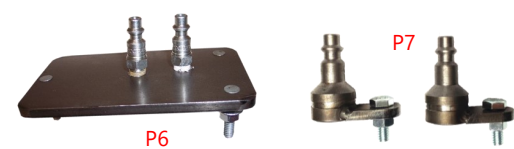

Audi/VW/Nissan Adapter

- **40200521** - Audi MU4; VW 01M, 01P, & 01N; Nissan KTM, KT4