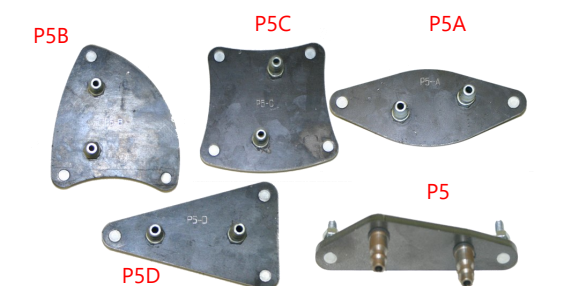

Toyota/Lexus Adapters

- **40200611** - A760 (2007 GS350 ALL) A760H (2006 1S250 AWD, 2006 GS300 AWD, 2007/8 GS350 AWD)
- A760E (2006 1S350, 2007/8 GS350)
- **40200612** - AB60E/F (2007 Tundra, 2008 Sequoia) AB60F (2008 Land Cruiser, 2008 LX570)
- **40200613** - A960E (2006 IS250, 2006 GS300)
- **40200614** - A750E/F (2007/9 Tundra, 2008 Sequoia)
- **40200615** - A760E/F (2010 Tundra, 2010 Sequoia) A760F (2010 GX460)